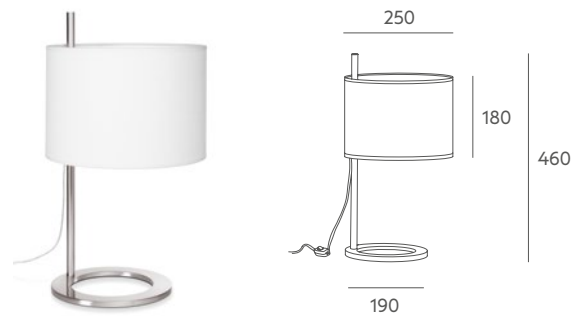

ATHINA

2016 by Massmi

Athina combines a satin steel or painted base with a cylindrical cloth shade that seems to float in the air while the play of light and shadow firmly grounds the structure. Athina is a contemporary collection of lighting.

ATHINA COLLECTION

Floor lamp / Lámpara de pie

Ref 5456

LED 1 x 11W **A+**

Table lamp / Lámpara de mesa

Ref 4456

LED 1 x 7W **A+**

Tecnical data

Frame: painted or coated iron metal.

Details: translucent cotton shade. Empty bases by laser cut. Black or transparent PVC cable.

Recommended Bulb: E-27 7W or 11W LED (not included).

Important: we can evaluate to change coating or painting colour for project with a minimum quantity of pieces, please check with us.

Cuerpo: metal hierro pintado o bañado.

Details: pantalla tela de algodón traslucido. Bases vacías en su interior cortadas a láser. Cable PVC negro o transparente.

Bombilla recomendada: E-27 7W o 11W LED (no incluida).