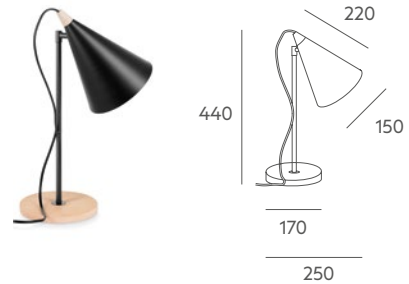

Table lamp / Lámpara de mesa

Ref 4433

LED 1 x 7W **A+**

Tecnical data

Frame: painted or coated iron metal. Wooden support.

Details: same coloured inside and outside. Table and floor lamps: black and golden finishes with black PVC cable, white finish with transparent PVC cable. Textile wire for suspension lamps.