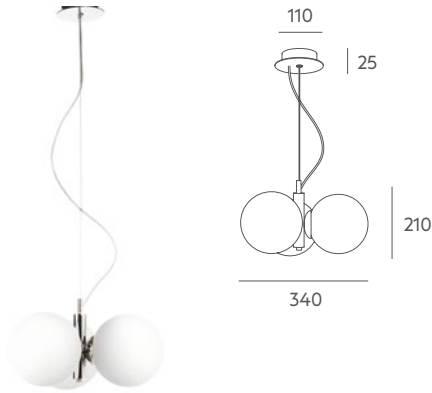

BUBLE

Design 1970

"Buble" is 2008 version of our original 1970s design. A modern lamp with a simple tree-shaped design, "Buble" has a tubular base, available in chrome or copper finishes and fitted with opal glass spheres instead of traditional lampshades. This reedition of the Sixties piece is one of the oldest lamp in our catalogue and it fits to numerous settings.

BUBLE COLLECTION

BUBLE COLLECTION

Suspension lamps / Lámparas de suspensión

Ref 6138

LED 3 x 7W **A+**

Ref 6139

LED 4 x 7W **A+**

Ref 6140

LED 4 x 7W **A+**

Tecnical data

Frame: painted or coated iron metal.

Details: steel cable + transparent PVC cable. Opal matte clip system glass

Recommended Bulb: E-14 7W LED (not included).

Important: the standard cable length is 1 metre, if you need special size please contact our Customer Support Department. We can value colour changes for projects with a minimum quantity.

Finishes Acabados

Metal Colour / Acabado Metal

CO CR AZ BMT GR NMT TE VE

Glass / Cristal

OP-MT

Información técnica

Cuerpo: metal hierro pintado o bañado.

Detalles: cable de acero + transparente PVC. Tulipas opal mate cogida con pinzas.