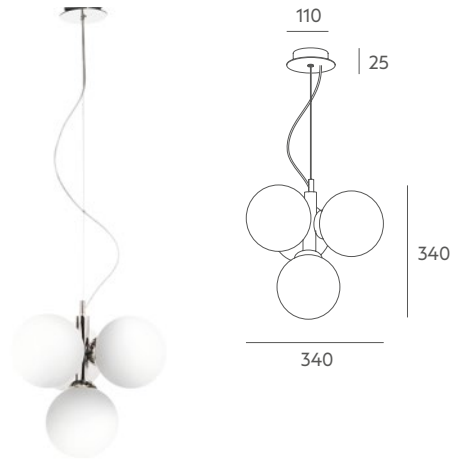

BUBLE

Design 1970

"Buble" is 2008 version of our original 1970s design. A modern lamp with a simple tree-shaped design, "Buble" has a tubular base, available in chrome or copper finishes and fitted with opal glass spheres instead of traditional lampshades. This reedition of the Sixties piece is one of the oldest lamp in our catalogue and it fits to numerous settings.

BUBLE COLLECTION

BUBLE COLLECTION

Suspension lamps / Lámparas de suspensión

Ref 6138

LED 3 x 7W **A+**

Ref 6139

LED 4 x 7W **A+**

Ref 6140

LED 4 x 7W **A+**

Tecnical data

Frame: painted or coated iron metal.

Details: steel cable + transparent PVC cable. Opal matte clip system glass

Recommended Bulb: E-14 7W LED (not included).

Important: the standard cable length is 1 metre, if you need special size please contact our Customer Support Department. We can value colour changes for projects with a minimum quantity.

Finishes Acabados

Metal Colour / Acabado Metal

CO CR AZ BMT GR NMT TE VE

Glass / Cristal

OP-MT

Información técnica

Cuerpo: metal hierro pintado o bañado.

Detalles: cable de acero + transparente PVC. Tulipas opal mate cogida con pinzas.