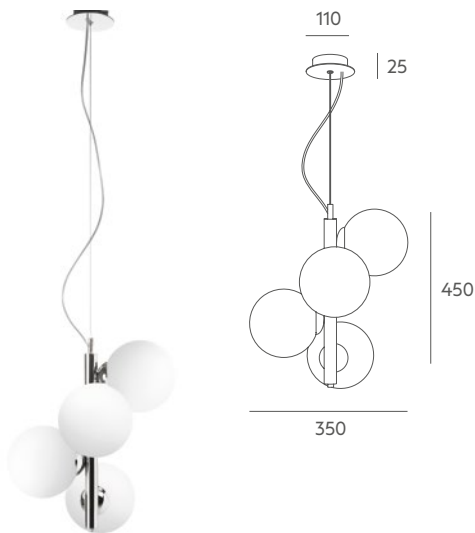

BUBLE

Design 1970

"Buble" is 2008 version of our original 1970s design. A modern lamp with a simple tree-shaped design, "Buble" has a tubular base, available in chrome or copper finishes and fitted with opal glass spheres instead of traditional lampshades. This reedition of the Sixties piece is one of the oldest lamp in our catalogue and it fits to numerous settings.

BUBLE COLLECTION

BUBLE COLLECTION

Suspension lamps / Lámparas de suspensión

Ref 6138

LED 3 x 7W **A+**

Ref 6139

LED 4 x 7W **A+**

Ref 6140

LED 4 x 7W **A+**

Tecnical data

Frame: painted or coated iron metal.

Details: steel cable + transparent PVC cable. Opal matte clip system glass

Recommended Bulb: E-14 7W LED (not included).

Important: the standard cable length is 1 metre, if you need special size please contact our Customer Support Department. We can value colour changes for projects with a minimum quantity.

Finishes Acabados

Metal Colour / Acabado Metal

CO CR AZ BMT GR NMT TE VE

Glass / Cristal

OP-MT

Información técnica

Cuerpo: metal hierro pintado o bañado.

Detalles: cable de acero + transparente PVC. Tulipas opal mate cogida con pinzas.