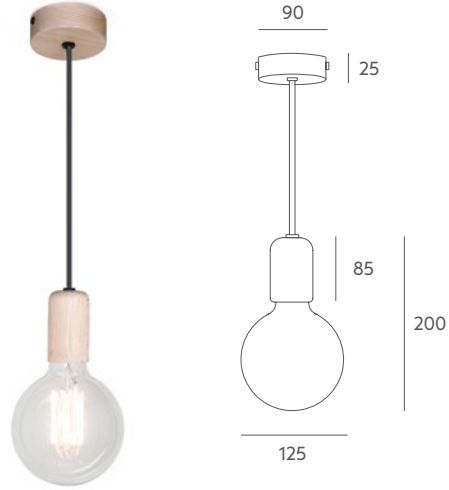

Suspension lamp

Lámpara de suspensión

[Ref 6992 A](#)

[Ref 6992 C](#)

[Ref 6991 B](#)

[Ref 6992 D](#)

[Ref 6991 C](#)

BULB COLLECTION

Suspension Lamp / Lámpara de suspensión

Ref 6992 D

1 x 40W 

Ref 6991 D

1 x 40W 

Table lamp / Lámpara de mesa

Ref 4440 D

1 x 40W 

Bulbs / Bombillas

A

LED 1 x 6W 

C

LED 1 x 6W 

B

LED 1 x 6W 

D

1 x 40W 

Tecnical data

Frame: varnished beech wood.

Details: black textile cable. [Ref 4440](#) black PVC cable.

Recommended Bulb: A, B, C E-27 6W LED o D E-27 40W Nostalgic Edison bulb (included).

Important: the standard cable length is 1 metre, if you need special size please contact our Customer Support Department.