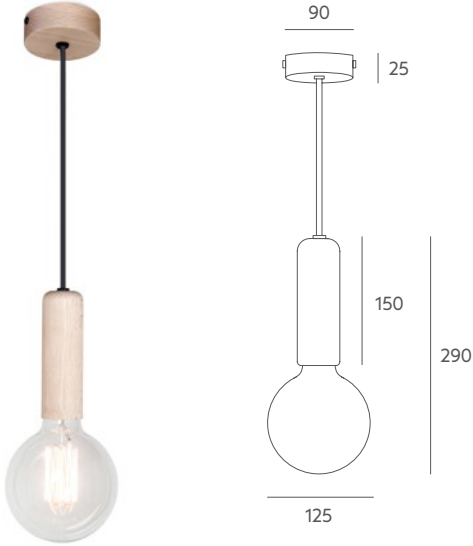

BULB

2015 by Massmi

Bulb fits in anywhere. The natural essence of Bulb emanates from the simplicity of its beechwood socket. The different combinations made possible by the two socket and bulb size options help create elegant lighting fixture compositions.

Suspension lamp

Lámpara de suspensión

[Ref 6992 A](#)

[Ref 6992 C](#)

[Ref 6991 B](#)

[Ref 6992 D](#)

[Ref 6991 C](#)

BULB COLLECTION

Suspension Lamp / Lámpara de suspensión

Ref 6992 D

1 x 40W 

Ref 6991 D

1 x 40W 

Table lamp / Lámpara de mesa

Ref 4440 D

1 x 40W 

1 x 40W 

Tecnical data

Frame: varnished beech wood.

Details: black textile cable. [Ref 4440](#) black PVC cable.

Recommended Bulb: A, B, C E-27 6W LED o D E-27 40W Nostalgic Edison bulb (included).

Important: the standard cable length is 1 metre, if you need special size please contact our Customer Support Department.