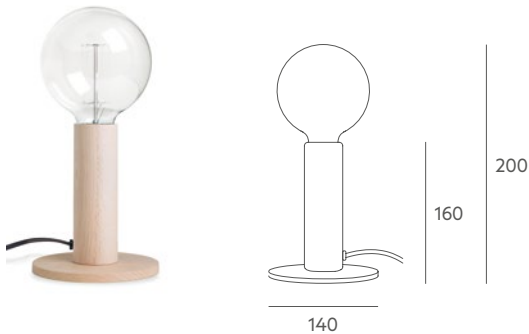

Suspension lamp

Lámpara de suspensión

[Ref 6992 A](#)

[Ref 6992 C](#)

[Ref 6991 B](#)

[Ref 6992 D](#)

[Ref 6991 C](#)

BULB COLLECTION

Suspension Lamp / Lámpara de suspensión

Ref 6992 D

1 x 40W 

Ref 6991 D

1 x 40W 

Table lamp / Lámpara de mesa

Ref 4440 D

1 x 40W 

1 x 40W 

Tecnical data

Frame: varnished beech wood.

Details: black textile cable. [Ref 4440](#) black PVC cable.

Recommended Bulb: A, B, C E-27 6W LED o D E-27 40W Nostalgic Edison bulb (included).

Important: the standard cable length is 1 metre, if you need special size please contact our Customer Support Department.