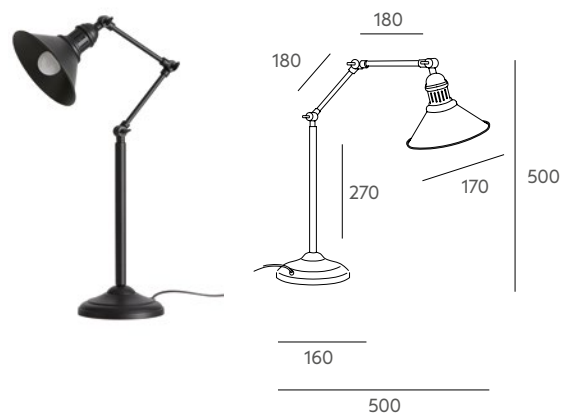

Ref 4276

LED 1 x 7W **A+**