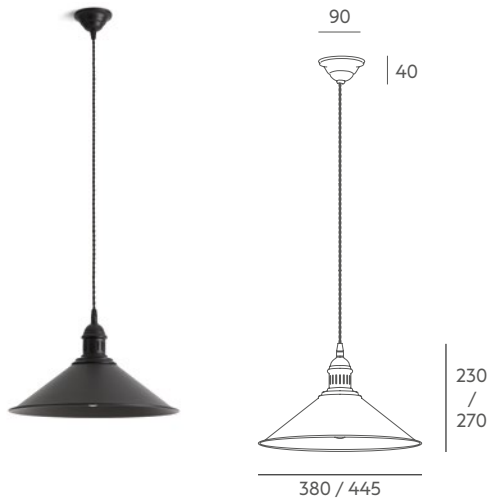

CLUB COLLECTION

Suspension lamps / Lámparas de suspensión

Ref 6986-38-45

LED 1 x 11W **A+**