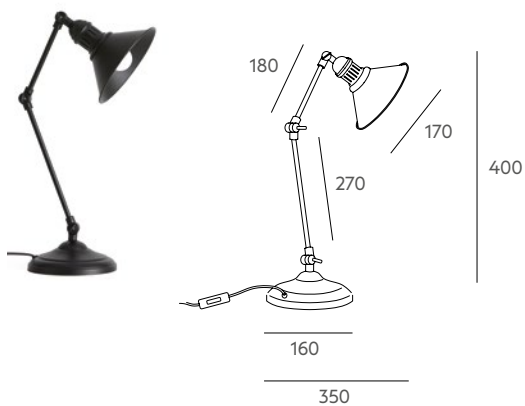

Table lamps / Lámparas de mesa

Ref 4275

LED 1 x 7W **A+**