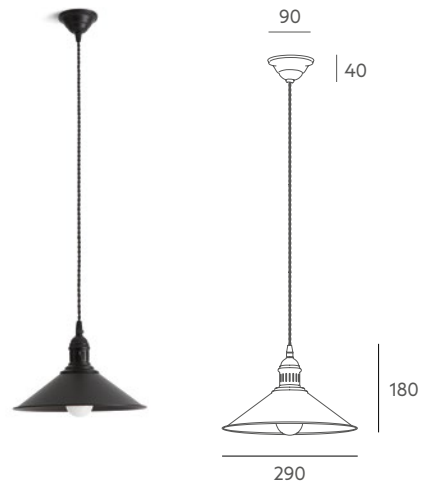

Wall Lamp
Lámpara de pared
Ref.1614 D

CLUB COLLECTION

Suspension lamps / Lámparas de suspensión

Ref 6986-38-45

LED 1 x 11W **A+** 

Ref 6986-30

LED 1 x 11W **A+** 

Ref 6895-1

LED 1 x 7W **A+** 

Tecnical data

Frame: painted iron metal.

Details: articulated lamps, position and sizes change. **Ref 1617** has adjustable arm. Black plaited cable for suspension lamp. Black PVC cable in floor lamp, table lamp and wall lamp.