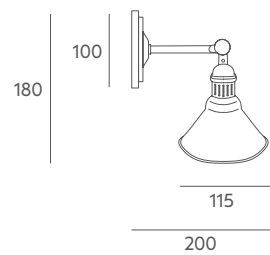

Ref 1616

LED 1 x 7W **A+**