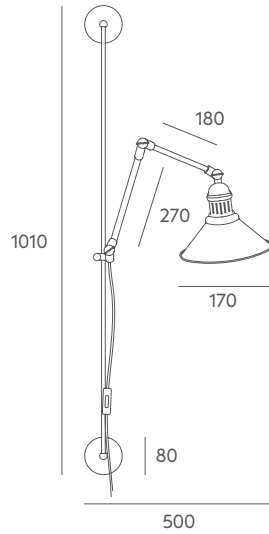

CLUB COLLECTION

Wall lamps / Lámparas de pared

Ref 1617

LED 1 x 7W **A+**