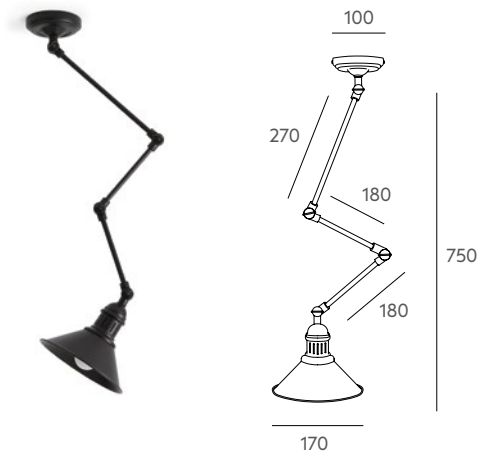

Ref 6895-1

LED 1 x 7W **A+**