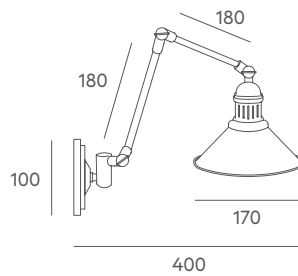

LED 1 x 7W **A+** 

Tecnical data

Frame: painted iron metal.

Details: articulated lamps, position and sizes change. **Ref 1617** has adjustable arm. Black plaited cable for suspension lamp. Black PVC cable in floor lamp, table lamp and wall lamp.

Recommended Bulb: E-27 7W or 11W (not included).

Important: the standard cable length is 1 metre, if you need special size please contact our Customer Support Department. We can value colour changes for projects with a minimum quantity.