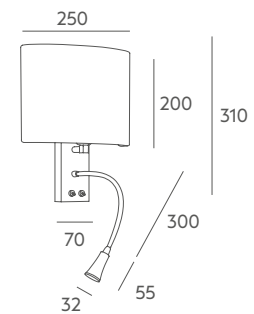

LED 1x7W · 1x1,4W  

Tecnical data

Frame: satin nickel or painted iron metal.

Details: cotton shade. Flexible arms.

Recommended Bulb: E-27 7W LED (not included). Arm bulb + transformer included 1,4W LED. 6000K