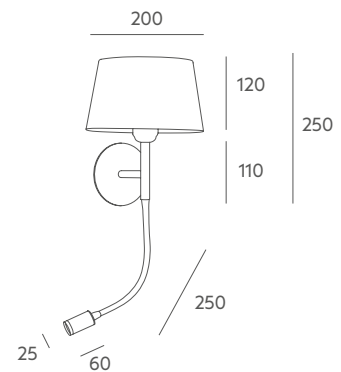

Ref 1698

LED 1x7W · 1x1,4W  

Tecnical data

Frame: satin nickel or painted metal iron.

Details: cotton shade. Flexible arms.

Recommended Bulb: E-27 7W LED (not included). Arm bulb + transformer included 1,4W LED. 6000K

Flexible arm / Brazo flexible

BL CR NE

Información técnica

Cuerpo: níquel satinado o metal hierro pintado.

Detalles: pantalla de tela de algodón traslúcido. Brazos flexibles.

Bombilla recomendada: E-27 7W LED (no incluida). Bombilla del brazo y transformador incluido: 1,4W LED. 6000K.

LED 1x7W · 1x1,4W  

Tecnical data

Frame: satin nickel or painted iron metal.

Details: cotton shade. Flexible arms.

Recommended Bulb: E-27 7W LED (not included). Arm bulb + transformer included 1,4W LED. 6000K