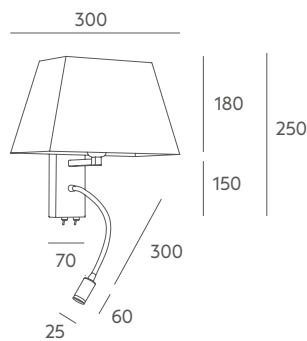

Ref 1698

LED 1x7W · 1x1,4W  

Tecnical data

Frame: satin nickel or painted metal iron.

Details: cotton shade. Flexible arms.

Recommended Bulb: E-27 7W LED (not included). Arm bulb + transformer included 1,4W LED. 6000K