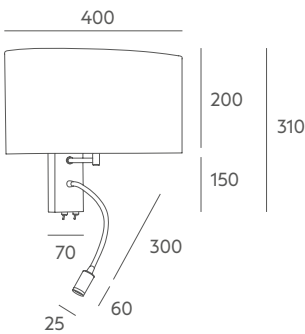

DLED SHADE COLLECTION

Wall lamps / Lámparas de pared

Ref 1705

LED 1x7W · 1x1,4W