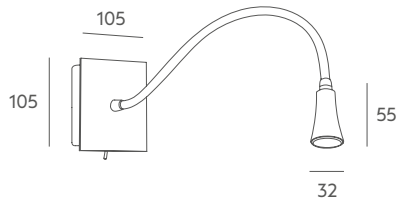

DLED COLLECTION

Wall lamps / Lámparas de pared

Ref 1652

LED 1 x 1,4W **A++**

Flexible arm / Brazo flexible 380

Ref 1653

LED 1 x 1,4W **A++**