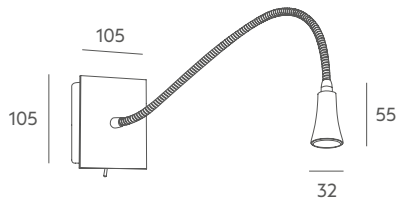

Flexible arm / Brazo flexible 380