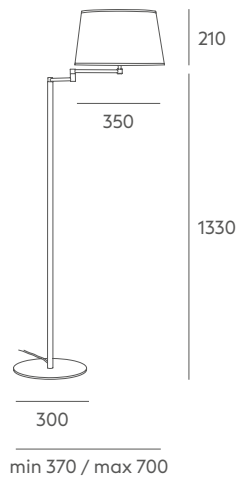

Floor lamp / Lámpara de pie

Ref 5134

LED 1 x 11W