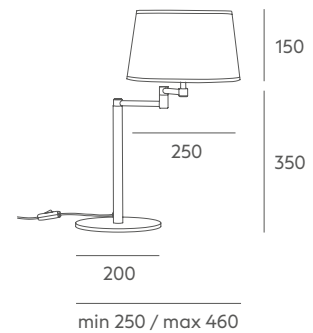

### Tecnical data

Frame: painted iron metal.

Details: translucent cotton shade. Black PVC cable. Wall lamps with push-button switch.

Recommended Bulb: E-27 7W or 11W LED (not included).

Important: we can evaluate to change coating or painting colour for project with a minimum quantity of pieces, please check with us.