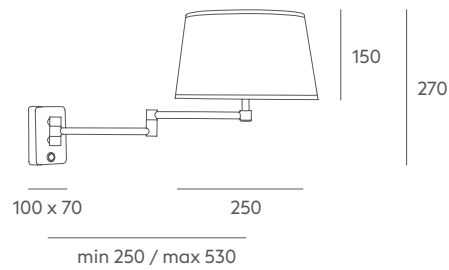

Ref 1152

LED 1 x 7W