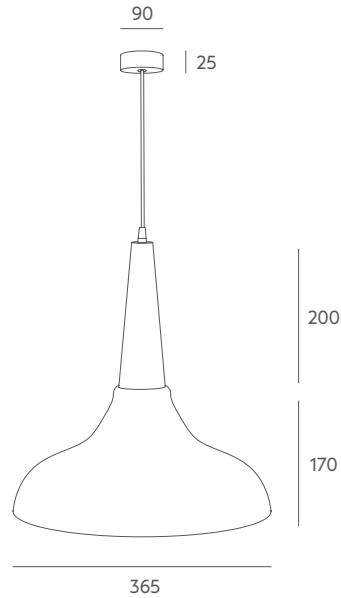

# GLASSY

**2016 by Massmi**

---

Glassy is reminiscent of the cone-shaped hat worn by traditional Chinese and Japanese farmers. The combination of simple lines with opal glass and wooden accents gives this lamp a discreet and modern feel.

GLASSY COLLECTION

Suspension lamp  
Lámpara de suspensión  
Ref 6605 FU

### Tecnical data

Frame: beech wood.

Details: shiny opal or smoked glass. Black textile cable.

Recommended Bulb: E-27 11W LED (not included).

Important: the standard cable length is 1 metre, if you need special size please contact our Customer Support Department.

### Información técnica

Cuerpo: madera de haya.

Detalles: cristal opal brillo o fumé. Cable textil negro.

Bombilla recomendada: E-27 11W LED (no incluida).

Importante: la longitud del cable estándar es de 1 metro, si desea una medida especial no dude en ponerse en contacto con nosotros.