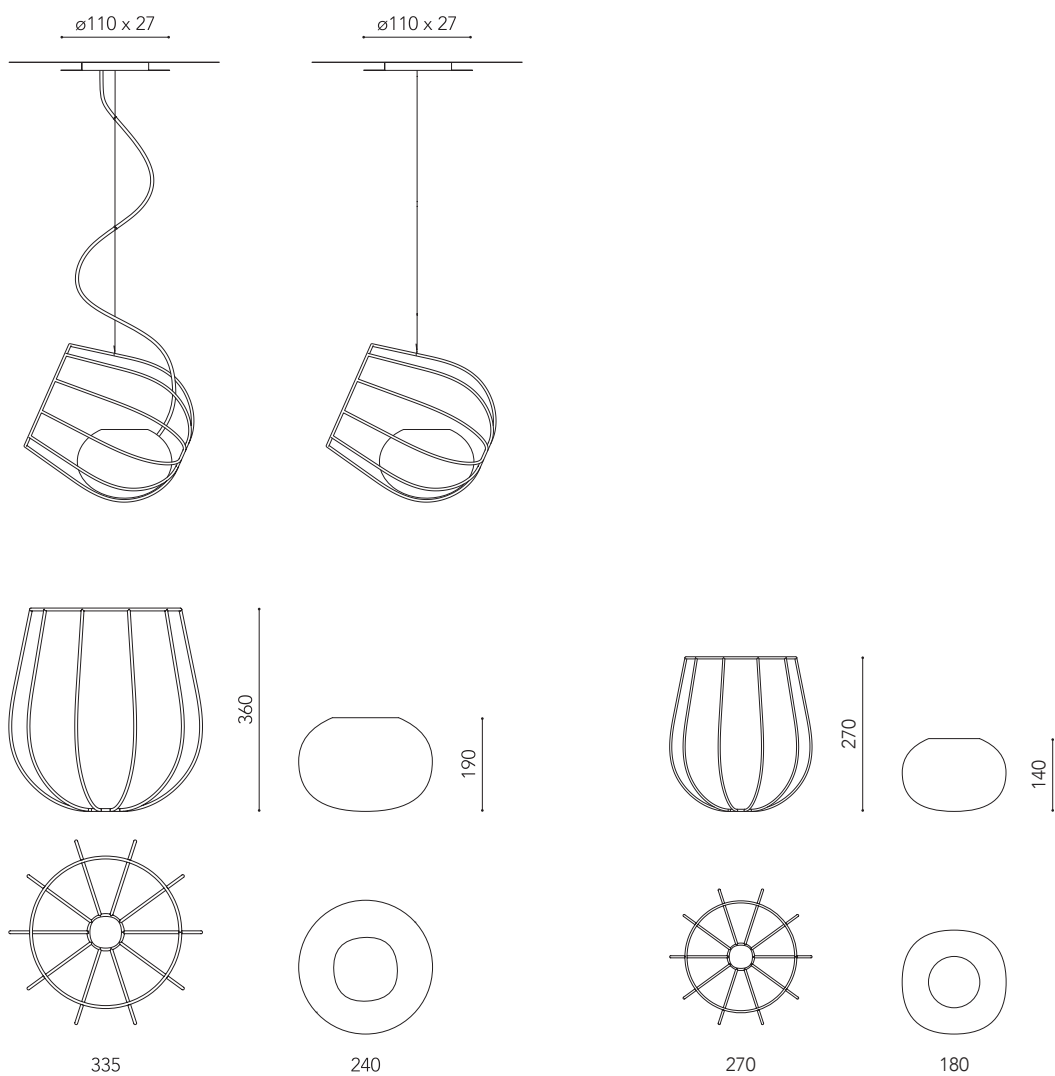

# LIGHT & PLANT container

SUSPENSIÓN CEILING LAMP

by Martín Azúa

REF. 6994 G LIGHT  
REF. 6994 P LIGHT

REF. 6995 G PLANT  
REF. 6995 P PLANT

Light Container Cuerpo metálico de hierro pintado. Difusor de cristal opal.  
Plant Container Cuerpo metálico de hierro pintado.  
Maceta de gres (planta no incluida). Cuerda de algodón.

Light Container Frame painted iron metal. Opal glass diffuser.  
Plant Container Frame painted iron metal.  
Stoneware pot inside (plant not included). Cotton rope.

BL-MT

NE-MT

TE

Bombilla recomendada, E27 6W LED no dimmable 3000k (520lm) incluida.

Recommended bulb, E27 6W LED no dimmable 3000k (520lm) included.

IP  
20 CE