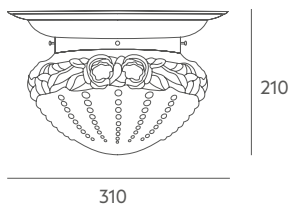

Ceiling lamps / Plafones

Ref 3433

LED 1 x 7W **A+**