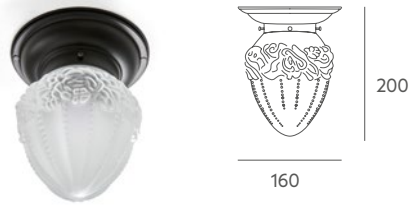

Ref 3428

LED 1 x 7W