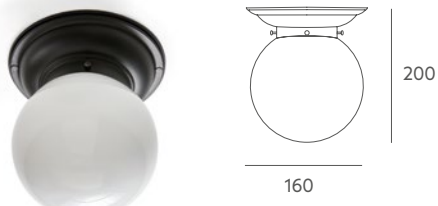

#### Tecnical data

Frame: painted iron metal.

Details: spin-dried glass. Acid decoration. Ref 3450 / 6007 opal triplex. Black PVC cable.

Recommended Bulb: E-27 7W (not included).

Important: standard chain with electric cable is 40 cm, if you need special size please contact our Customer Support Department. We can value colour changes for projects with a minimum quantity.