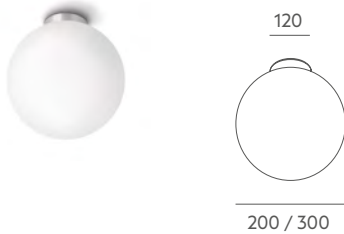

* Ref 3420-20

Para aplique de pared sólo puede utilizarse Ref 3420-20

LED 1 x 11W **A+**

Table Lamp / Lámpara de mesa

Ref 4239-20-30

LED 1 x 11W **A+**

Tecnical data

Frame: satin nickel, satin brass colour or painted iron metal.

Details: opal mate glasses fixed by nuts (hanging lamp). By clips (plafond and table lamp). Table lamp transparent PVC cable. Suspension lamp Steel cable + transparent PVC cable.

Recommended Bulb: E-27 11W LED (not included).