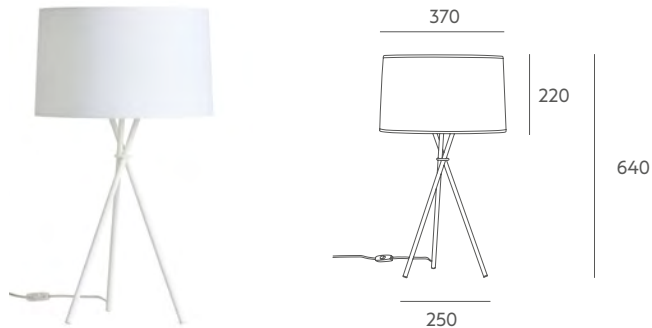

LOULU

2001 by Massmi

Three metal tubes come together to make a teepee-like frame without the need for a solid base. Topped with an oversize lampshade available in two different materials, Loulu is an attractive lamp that goes anywhere, lending a fresh look to even the most somber space.

Table lamp
Lámpara de mesa
[Ref 4137 NMT PC](#)

Floor lamp
Lámpara de pie
[Ref 5370 BMT BL](#)

LOULU COLLECTION

Table Lamp
Lámpara de mesa
Ref 4370 BMT BL

LOULU COLLECTION

Floor lamp / Lámpara de pie

Ref 5137 Pleated / Plisado Ref 5370 Cotton / Algodón

LED 3 x 11W **A+**

Table lamp / Lámpara de mesa

Ref 4137 Pleated / Plisada Ref 4370 Cotton / Algodón

LED 2 x 11W **A+**

Tecnical data

Frame: painted iron metal.

Details: translucent cotton or pleated cotton Ref 4137 Ref 5137. Black or transparent PVC cable.

Información técnica

Cuerpo: metal hierro pintado.

Detalles: pantalla de algodón o plisado translúcidos Ref 4137 Ref 5137. Cable PVC negro o transparente.

Bombilla recomendada: E-27 11W LED (no incluida).