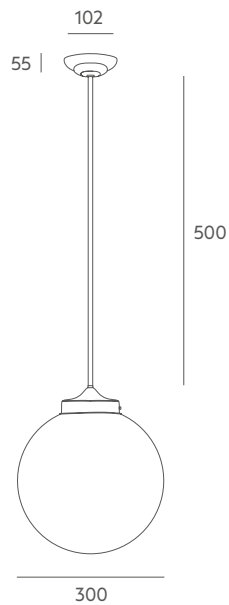

Ref 6978-30

LED 1 x 11W **A+**