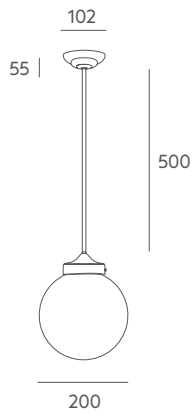

MOON

Design 1950

Moon is a remake of a lamp created by the German Bauhaus school in 1900. A seductive white sphere, this lamp enhances any space. Although it has been included in the Massmi catalogue for several decades. The sphere comes in seven sizes and the bar can be cut to measure in order to facilitate different compositions and accommodate various space requirements.

Ref 6978-16

LED 1 x 11W **A+**

Ref 6978-18

LED 1 x 11W **A+**

Ref 6978-20

LED 1 x 11W **A+**

Ref 6978-25

LED 1 x 11W **A+**

Frame: painted or coated iron metal.

Details: opal triplex glasses fixed by nuts.

Recommended Bulb: E-27 11W LED (not included).

Important: standard metal bar is 50 cm, for special sizes contact us. We can evaluate to change coating or painting colour for project with a minimum quantity of pieces, please check with us.

Finishes Acabados

Metal Colour / Acabado Metal

Glass / Cristal

Información técnica

Cuerpo: metal hierro pintado o bañado.

Detalles: cristal opal triplex brillo cogida con tornillos.

Bombilla recomendada: E-27 11W LED (no incluida).