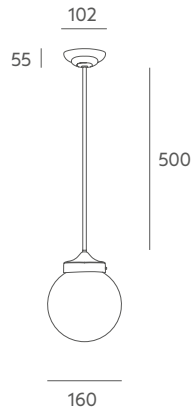

MOON COLLECTION

Suspensión lamps / Lámparas de suspensión

Ref 6978-16

LED 1 x 11W **A+**