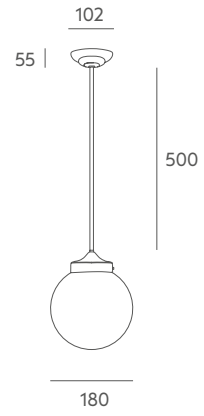

Ref 6978-18

LED 1 x 11W **A+**