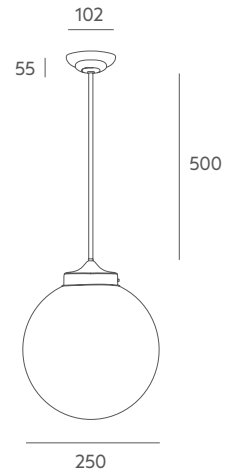

MOON

Design 1950

Moon is a remake of a lamp created by the German Bauhaus school in 1900. A seductive white sphere, this lamp enhances any space. Although it has been included in the Massmi catalogue for several decades. The sphere comes in seven sizes and the bar can be cut to measure in order to facilitate different compositions and accommodate various space requirements.

Ref 6978-16

LED 1 x 11W **A+**

Ref 6978-18

LED 1 x 11W **A+**

Ref 6978-20

LED 1 x 11W **A+**

Ref 6978-25

LED 1 x 11W **A+**

Ref 6978-30

LED 1 x 11W **A+**

MOON COLLECTION

Ref 6978-35

LED 1 x 11W A+

Ref 6978-40

LED 1 x 11W A+

Tecnical data

Frame: painted or coated iron metal.

Details: opal triplex glasses fixed by nuts.

Recommended Bulb: E-27 11W LED (not included).

Important: standard metal bar is 50 cm, for special sizes contact us. We can evaluate to change coating or painting colour for project with a minimum quantity of pieces, please check with us.