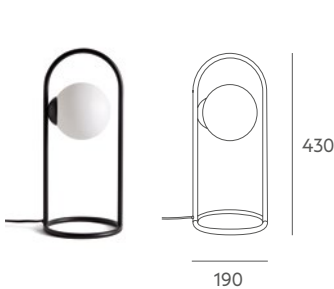

Table lamp / Lámpara de mesa

Ref 4408

LED 1 x G9 4W **A+**