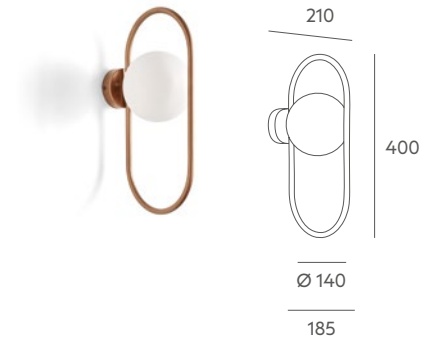

Wall lamp / Lámpara de pared

Ref 1401

LED 1 x G9 4W **A+**