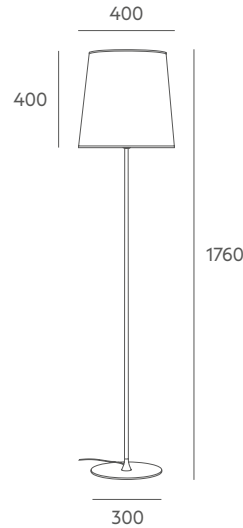

LED 1 x 11W 

Ref 4434

LED 1 x 11W 

Floor lamp / Lámpara de pie

Ref 5435

LED 1 x 11W 

Tecnical data

Frame: painted iron metal.

Details: translucent cotton shade. PVC cable.

Recommended Bulb: E-27 11W LED (not included).

Important: we can value colour changes for projects with a minimum quantity.

Información técnica

Cuerpo: metal hierro pintado.