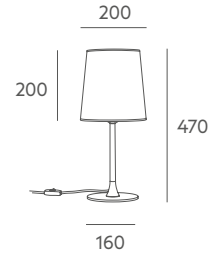

Ref 4434

LED 1 x 11W