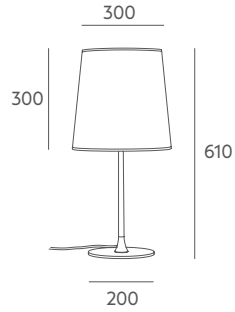

PETIT COLLECTION

Table lamps / Lámparas de mesa

Ref 4435

LED 1 x 11W