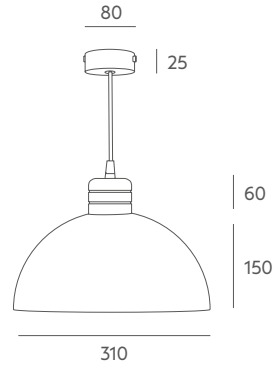

Ref 6984

LED 1 x 11W 

Ref 6985

LED 1 x 11W 

Tecnical data

Frame: painted iron metal. Beech wood holder.

Details: same coloured inside and outside. Textile cable.

Recommended Bulb: E-27 11W LED (not included).