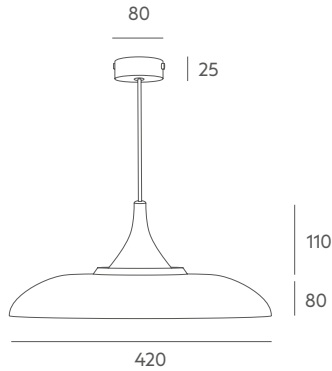

Ref 6984

LED 1 x 11W 

Ref 6985

LED 1 x 11W 

Tecnical data

Frame: painted iron metal. Beech wood holder.

Details: same coloured inside and outside. Textile cable.

Recommended Bulb: E-27 11W LED (not included).