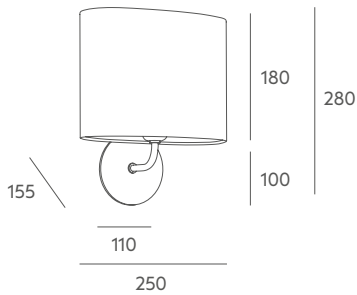

SHAPE COLLECTION

Wall lamp
Lámpara de pared
Ref.1708 NMT NE

SHAPE COLLECTION

Wall lamps / Lámparas de pared

Ref 1709

LED 1 x 7W 

Ref 1708

LED 1 x 7W 

Ref 1703

LED 1 x 7W 

Tecnical data

Frame: satin nickel or painted iron metal.

Details: translucent cotton shade.

Recommended Bulb: E-27 7W LED (not included).

Important: we can evaluate to change lampshade material for projects with a minimum quantity of pieces, please check with us.