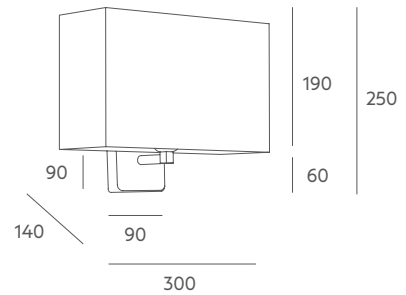

Ref 1703

LED 1 x 7W 

Tecnical data

Frame: satin nickel or painted iron metal.

Details: translucent cotton shade.

Recommended Bulb: E-27 7W LED (not included).

Important: we can evaluate to change lampshade material for projects with a minimum quantity of pieces, please check with us.