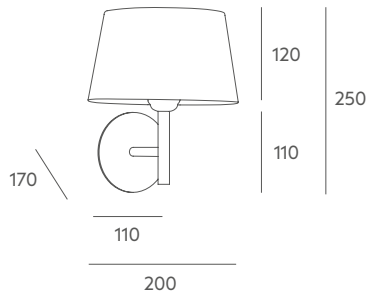

SHAPE COLLECTION

Wall lamp
Lámpara de pared
Ref.1708 NMT NE

SHAPE COLLECTION

Wall lamps / Lámparas de pared

Ref 1709

LED 1 x 7W 

Ref 1708

LED 1 x 7W 

Ref 1703

LED 1 x 7W 

Tecnical data

Frame: satin nickel or painted iron metal.

Details: translucent cotton shade.

Recommended Bulb: E-27 7W LED (not included).

Important: we can evaluate to change lampshade material for projects with a minimum quantity of pieces, please check with us.