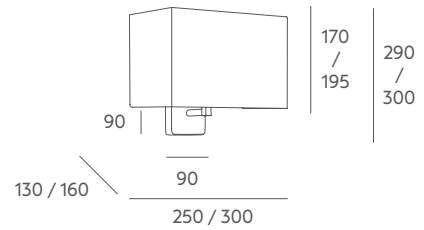

SIMPLICITY COLLECTION

Wall lamps / Lámparas de pared

Ref 1674 Cotton / Algodón

Ref 1673 Pleated / Plisado

Ref 1676 Linen / Lino

Ref 1675 Lamitex / Lamitex

LED 1 x 7W **A+**

Ref 1656 Cotton / Algodón

Ref 1655 Pleated / Plisado

Ref 1657 Linen / Lino

LED 1 x 7W **A+**

Ref 1654-25-30 Cotton / Algodón

LED 1 x 7W **A+**

Table lamps / Lámparas de mesa

Ref 4364

LED 1 x 7W **A+**

Ref 4365

LED 1 x 7W **A+**

Ref 4366

LED 1 x 7W **A+**

Ref 4367

LED 1 x 7W **A+**