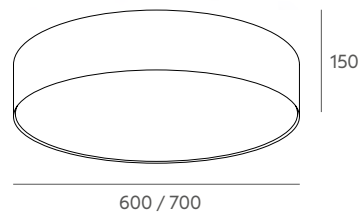

Ref 3489-60-70 Cotton / Algodón

Ref 3490-60-70 Lamitex / Lamitex

LED 4 x 11W