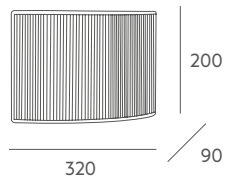

SIMPLICITY COLLECTION

Wall lamps / Lámparas de pared

Ref 1674 Cotton / Algodón

Ref 1673 Pleated / Plisado

Ref 1676 Linen / Lino

Ref 1675 Lamitex / Lamitex

LED 1 x 7W **A+**

Ref 1656 Cotton / Algodón

Ref 1655 Pleated / Plisado

Ref 1657 Linen / Lino

LED 1 x 7W **A+**

Ref 1654-25-30 Cotton / Algodón

LED 1 x 7W **A+**

Table lamps / Lámparas de mesa

Ref 4364

LED 1 x 7W **A+**

Ref 4365

LED 1 x 7W **A+**

Ref 4366

LED 1 x 7W **A+**

Ref 4367

LED 1 x 7W **A+**