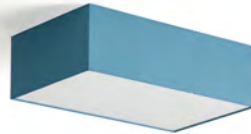

Ceiling lamps / Plafones

Ref 3466-35-40-50 Cotton / Algodón

35-40 LED 2 x 11W 

50 LED 4 x 11W 

Ref 3469 Cotton / Algodón

LED 2 x 11W 

Ref 3470 Cotton / Algodón

LED 4 x 11W 