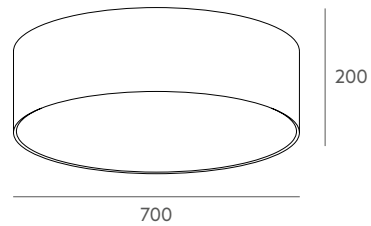

## Tecnical data

Details: Opaque cotton lampshade. White parchment diffuser. Stone socket. Magnet system.

Recommended Bulb: E-27 7W or 11W LED (not included).

Important: we can evaluate to change lampshade material for projects with a minimum quantity of pieces, please check with us.