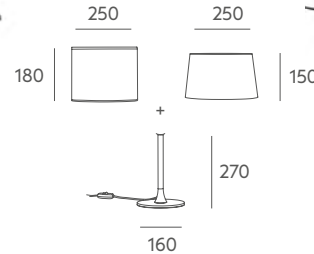

## Tecnical data

Details: painted or coated iron metal. Traslucet cotton shade. Black or transparent PVC cable according to version.

Recommended Bulb: E-27 7W LED (not included).

Important: we can evaluate to change lampshade material for projects with a minimum quantity of pieces, please check with us.