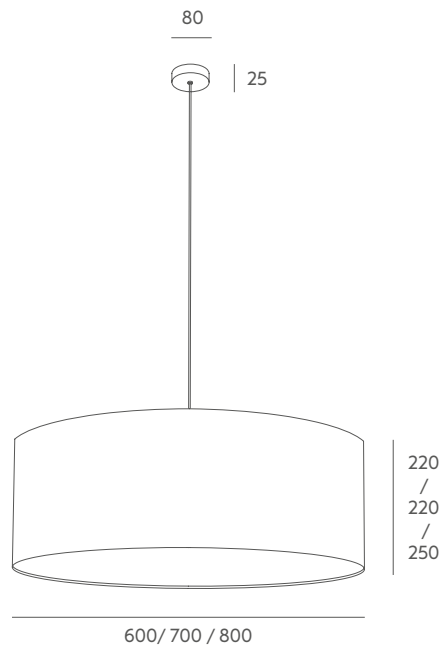

SIMPLICITY COLLECTION

Suspension lamps / Lámparas de Suspensión

Ref 6920-100 Cotton / Algodón

Ref 6921-100 Pleated / Plisado

LED 5 x 7W **A+**

Ref 6920-60-70 Cotton / Algodón

Ref 6921-60-70 Pleated / Plisado

Ref 6961-60-70 Linen / Lino

Ref 6935-80 Lamitex / Lamitex

LED 3 x 11W **A+**

* Metal finish will be as photo, otherwise black metal.

* El acabado del metal será como foto, y en su defecto metal negro.