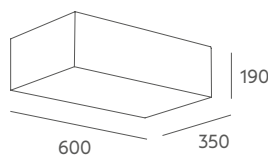

Ref 3469 Cotton / Algodón

LED 2 x 11W