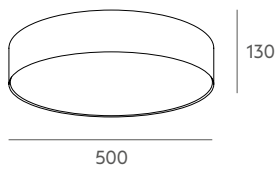

SIMPLICITY COLLECTION

Ceiling lamps / Plafones

Ref 3489-50 Cotton / Algodón

Ref 3490-50 Lamitex / Lamitex

LED 2 x 11W