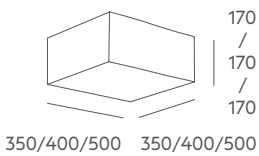

Ceiling lamps / Plafones

Ref 3466-35-40-50 Cotton / Algodón

35-40 LED 2 x 11W

50 LED 4 x 11W