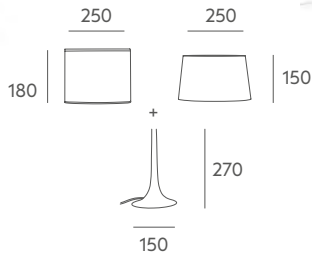

## Tecnical data

Details: painted or coated iron metal. Traslucet cotton shade. Black or transparent PVC cable according to version.

Recommended Bulb: E-27 7W LED (not included).

Important: we can evaluate to change lampshade material for projects with a minimum quantity of pieces, please check with us.