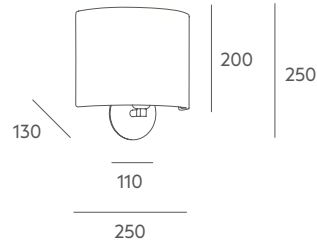

SIMPLICITY COLLECTION

Wall lamps / Lámparas de pared

Ref 1674 Cotton / Algodón

Ref 1673 Pleated / Plisado

Ref 1676 Linen / Lino

Ref 1675 Lamitex / Lamitex

LED 1 x 7W **A+**

Ref 1656 Cotton / Algodón

Ref 1655 Pleated / Plisado

Ref 1657 Linen / Lino

LED 1 x 7W **A+**

Ref 1654-25-30 Cotton / Algodón

LED 1 x 7W **A+**

Table lamps / Lámparas de mesa

Ref 4364

LED 1 x 7W **A+**

Ref 4365

LED 1 x 7W **A+**

Ref 4366

LED 1 x 7W **A+**

Ref 4367

LED 1 x 7W **A+**