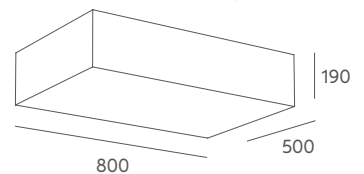

## Tecnical data

Details: pleated or not cotton shade. Ref 3489 Ref 3490 cotton or lamitex shade shorter height. White parchment diffuser. With stone sockets and magnet system to hang the shade.

Recommended bulb: E-27 11W LED (not included).