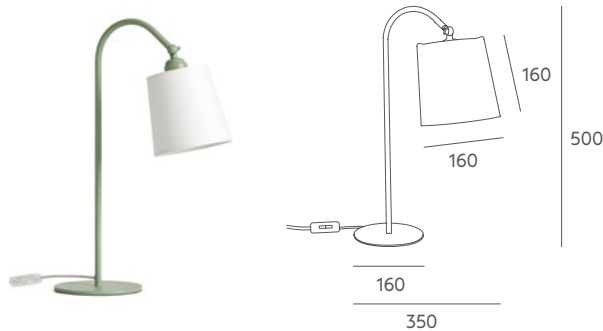

VALLISE

2016 by Massmi

Our Vallise lamps, with their airy look, are designed and manufactured to be simple, easy, and familiar. Both the table lamp and floor lamp are perfect for reading, but because of the cone-shaped shade, provide mood lighting as well as direct light. The lampshade is fully adjustable.

Las Vallise tienen un aspecto de gran ligereza, pensadas y producidas como pieza simple, fácil y cercana. Tanto en su versión pie como sobremesa son lámparas de lectura que nos ofrecen una luz directa y a la vez ambiental a través de su pantalla cónica. La rótula que soporta su pantalla es orientable.

VALLISE COLLECTION

Floor lamp
Lámpara de pie
Ref 5436 BMT

VALLISE COLLECTION

Floor lamp / Lámpara de pie

Ref 5436

LED 1 x 11W 

Table lamp / Lámpara de mesa

Ref 4436

LED 1 x 11W 

Tecnical data

Frame: painted iron metal.

Details: white linen shade. Transparent PVC cable.

Recommended Bulb: E-27 11W LED (not included).

Important: we can evaluate to change coating or painting colour for project with a minimum quantity of pieces, please check with us.