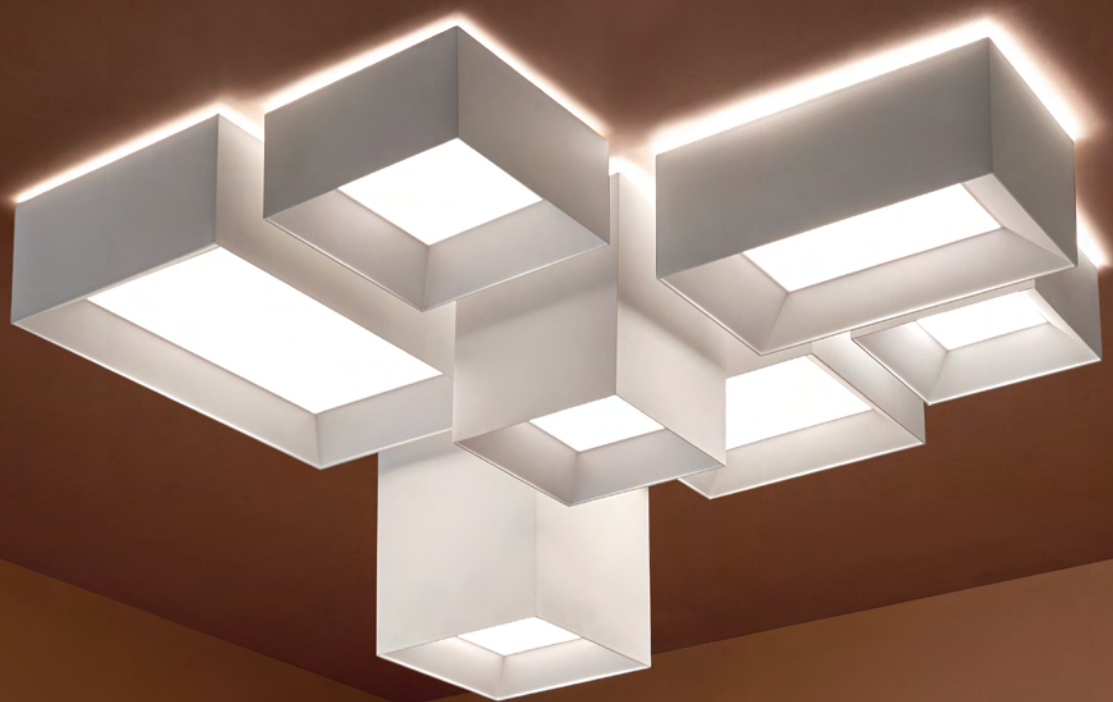

VOLUM OPAQUE

2011 by Massmi

Volum is perfect flushmount lamp for home or office. By combining two or more ceiling lamps with its simple magnet system, clients can create their own compositions that go beyond the traditional look these types of lamps traditionally have. Available in black or white opaque cotton and five shapes, one of them with three sizes. The option with gold inside has been incorporated. The combinations are endless and the result is always spectacular.

Volum es una luminaria de techo tanto para el hogar como el Contract que, combinando dos o más plafones y con su sistema imantado, crea una composición que va más allá de las formas tradicionales en este tipo de luminarias. Está disponible en dos colores: algodón opaco blanco o negro y cinco formatos, uno de ellos con tres medidas. Se ha incorporado la opción con el interior dorado. Las combinaciones son infinitas y el resultado, siempre espectacular.

Details: opaque cotton lampshade. White parchment diffuser. Stone socket. Magnet system.

Recommended bulb: E-27 11W LED (not included).

Important: we can evaluate to change lampshade material for projects with a minimum quantity of pieces, please check with us.