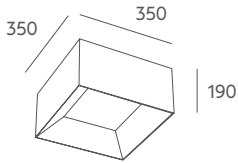

VOLUM COLLECTION

Ceiling lamps / Plafones

Ref 3488-35

LED 2 x 11W **A+**